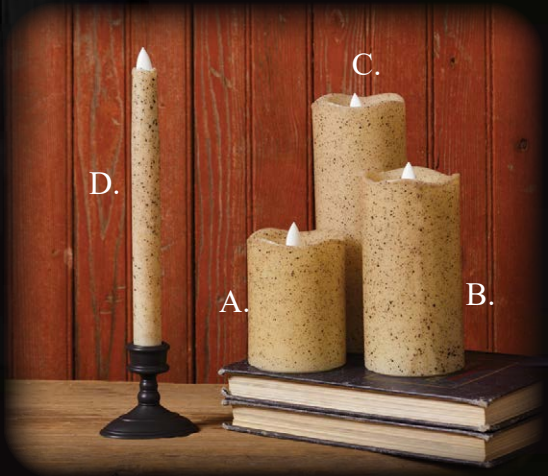

Serene

- A. 4" Rustic Pillar
  3" x 4"
  SER-4RU
- B. 6" Rustic Pillar
  3" x 6"
  SER-6RU
- C. 8" Rustic Pillar
  3" x 8"
  SER-8RU
- D. 9" Rustic Taper
  1" x 9"
  SER-9RU

Serene slim

- A. 4" Rustic Pillar
  2" x 4"
  SER-S4RU
- B. 6" Rustic Pillar
  2" x 6"
  SER-S6RU
- C. 8" Rustic Pillar
  2" x 8"
  SER-S8RU