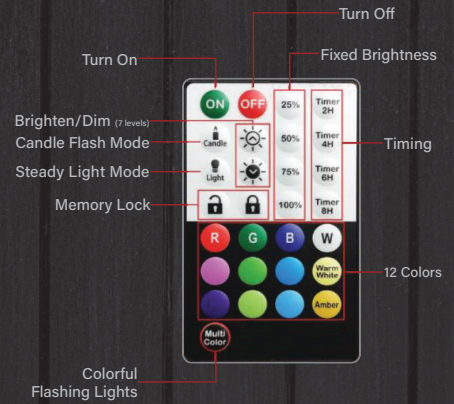

Exciting Products

for spring 2025

Rechargeable LED Outdoor/Indoor Table Lamp

3.5"d x 6.5"h **ECL-5400**

- Lighting Time 16-160 hours
- Charging Time about 5 hours
- Waterproof. Flickering or steady modes.

Use as a child's night light, outdoor party light, flower vase, or porch welcoming light.

Remote Control

2 in 1 Rechargeable Flashlight Lantern

ECL-4612

- Bulb type: Flashlight LED 3W and Filament 3W
- Luminance flashlight 300lm lantern, 25lm on low setting and 200lm on high
- Input 5V 1A / Output 5V 1A
- Battery 2*18650 1200mAh, total 2400mAh
- Working time: Flashlight 4 hr. on high, Lantern 2+ hr. on high